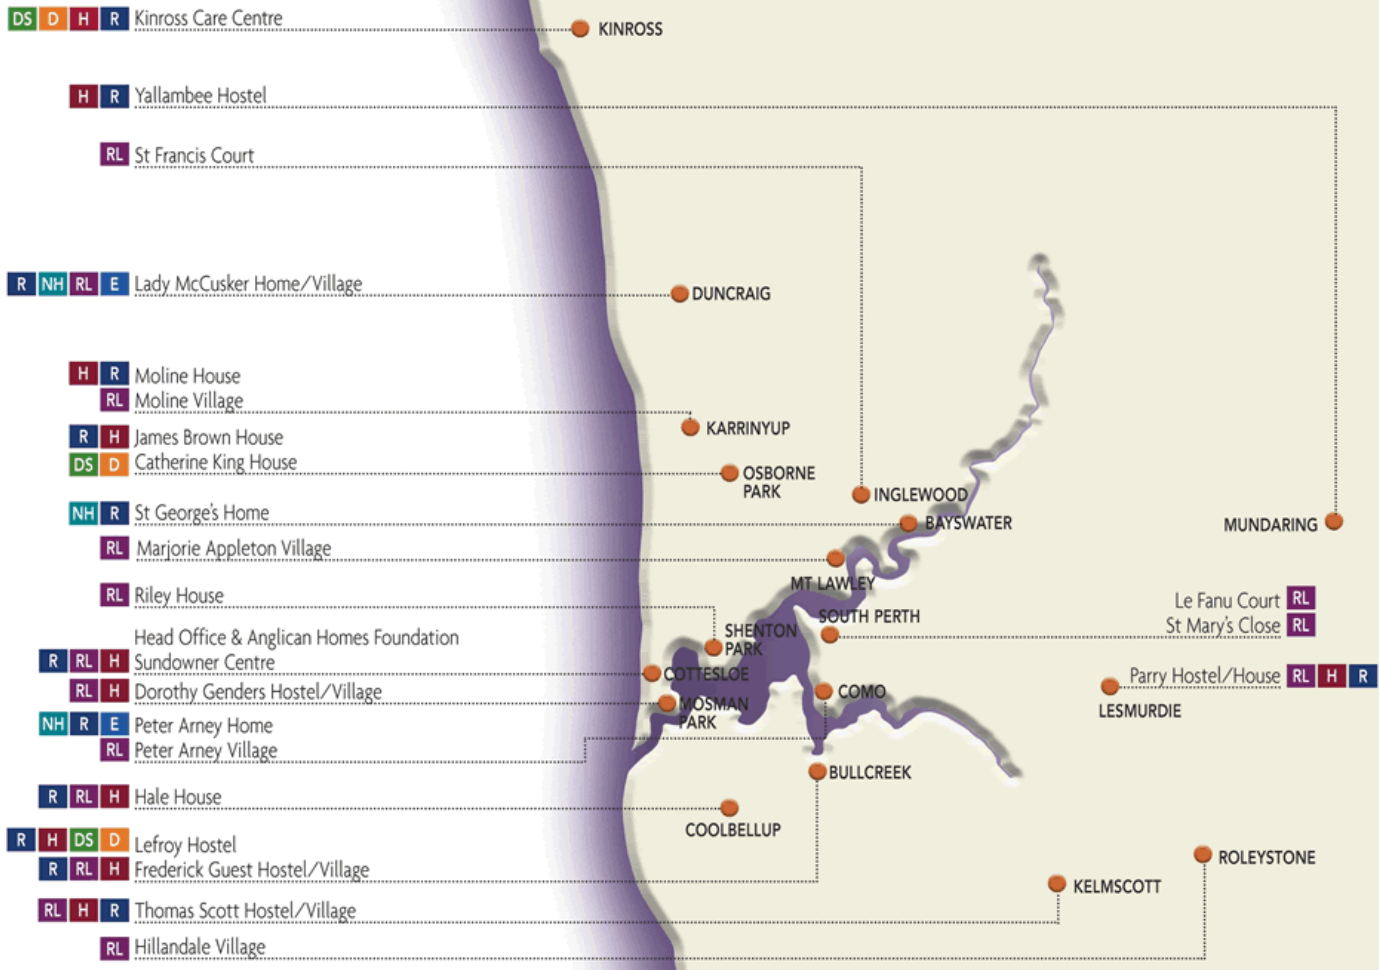

Amana Living - Locations Map

MANDURAH
 (RL, NH, H, R) Wearne Home

KALGOORLIE
 (R, NH, H) Edward Collick Home
 (RL) Muschamp Village

ALBANY
 (RL) Wollaston Court